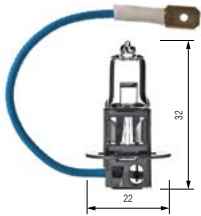

The robust spiral filament made of wolfram, fixed on molybdenum supports, easily transfers a wide range of vibration frequencies.

H1 P14,5s HEAVY DUTY LONG LIFE

VOLT	WATT	TYPE	CODE	NO REF.	EAN	UNIT PACK.	PACK. SYSTEM
12	55	HDLL	6708	501203LLHD	5 904353 026708	CARTON BOX	1/10/1000
12	55	LL	1440	501203LL	5 902004 161440	CARTON BOX	1/10/1000
24	70	HDLL	6746	502403LLHD	5 904353 026746	CARTON BOX	1/10/1000