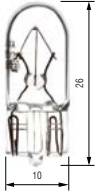

BAU15s HEAVY DUTY LONG LIFE

VOLT	WATT	TYPE	CODE	NO REF.	EAN	UNIT PACK.	PACK. SYSTEM
24	21	PY21W AMBER HD	1587	502492HD	5 902004 161587	CARTON BOX	10/100/1000

BA15d 25x47 HEAVY DUTY LONG LIFE

VOLT	WATT	TYPE	CODE	NO REF.	EAN	UNIT PACK.	PACK. SYSTEM
24	21	HD	1617	502410DHD	5 902004 161617	CARTON BOX	10/100/2000

T10 HEAVY DUTY LONG LIFE

VOLT	WATT	TYPE	CODE	NO REF.	EAN	UNIT PACK.	PACK. SYSTEM
12	5	W5W LL	1624	501236LL	5 902004 161624	CARTON BOX	10/100/4000

BA9S HEAVY DUTY LONG LIFE

VOLT	WATT	TYPE	CODE	NO REF.	EAN	UNIT PACK.	PACK. SYSTEM
24	4	T4W HD	0805	502432HD	5 904353 020805	CARTON BOX	10/100/4000