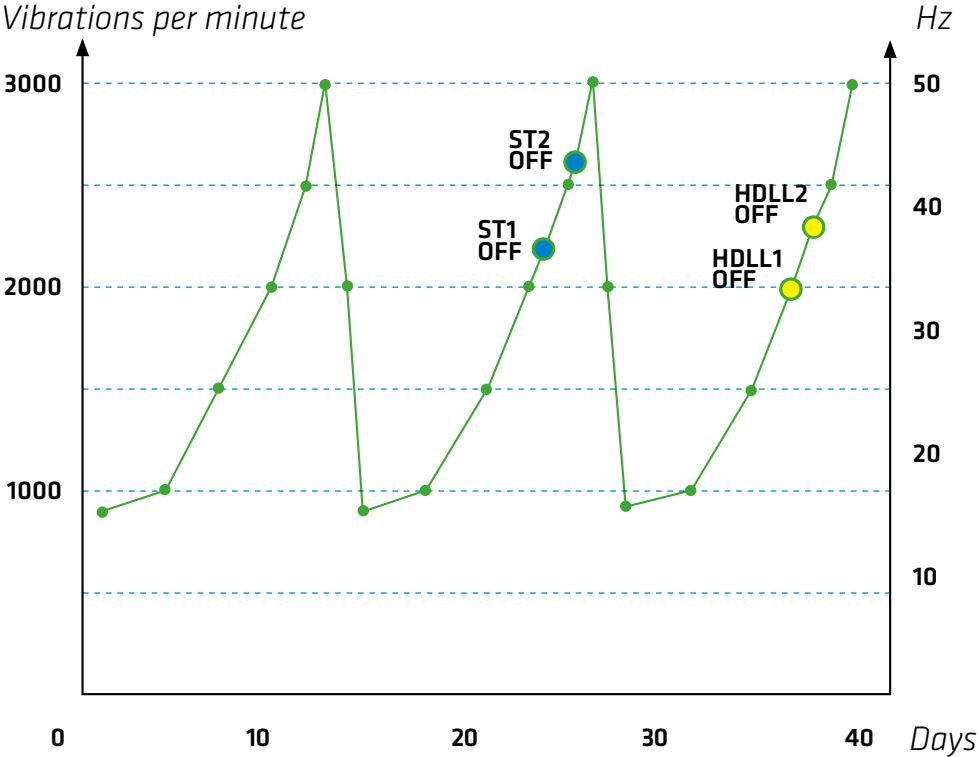

CAR BULBS HEAVY DUTY LONG LIFE

MORE THAN STANDARD

- Modern technology
- Greater impact and vibration resistance
- 2x longer lifetime

A longer lifetime

These bulbs were created for special functions. Their durability, longer life, impact and vibration resistance is the effect of the application of modern technology. They work perfectly in trucks and other vehicles used under extremely difficult conditions. The high rigidity of the frame and cap provides maximum resistance to impact.