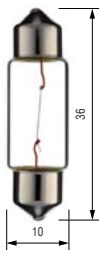

Category: Capless bulb

Cap: W2,1x49,5d

Type: T10 W5W, W3W

BULB STYLE solutions for this bulb below.

REMEMBER THE GUIDELINES FOR CHOOSING THE RIGHT TYPE OF BULB. BEFORE USE, CHECK THE REGULATIONS IN YOUR COUNTRY.

T10 CREE 2525 CLEAR

VOLT	WATT	NO. LED	COLOUR	LED TYPE	LUMEN (lm)	VIEWING ANGLE	CODE	NO. REF.	EAN	UNIT PACK.	PACK. SYSTEM
12	3	1	WHITE 6000K	CREE 2525	120	180°	6537	93536537	5 902004 166537	BLISTER 2PCS	1/50
24	3	1	WHITE 6000K	CREE 2525	120	180°	6544	93536544	5 902004 166544	BLISTER 2PCS	1/50

Standard bulb vs. Bulb style LED MATT

Standard bulb vs. Bulb style LED CLEAR

Category: Festoon bulb

Cap: SV8,5 10x36

Type: C5W

BULB STYLE solutions for this bulb below.

REMEMBER THE GUIDELINES FOR CHOOSING THE RIGHT TYPE OF BULB. BEFORE USE, CHECK THE REGULATIONS IN YOUR COUNTRY.