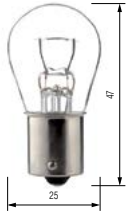

Category: Auxiliary light bulb

Cap: BA15s

Type: P21W

BULB STYLE solutions for this bulb below.

REMEMBER THE GUIDELINES FOR CHOOSING THE RIGHT TYPE OF BULB. BEFORE USE, CHECK THE REGULATIONS IN YOUR COUNTRY.