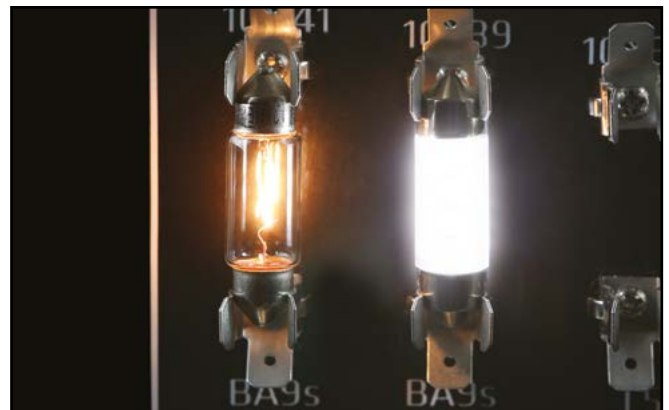

Standard bulb vs. Bulb style LED CLEAR