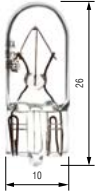

T10 HEAVY DUTY LONG LIFE